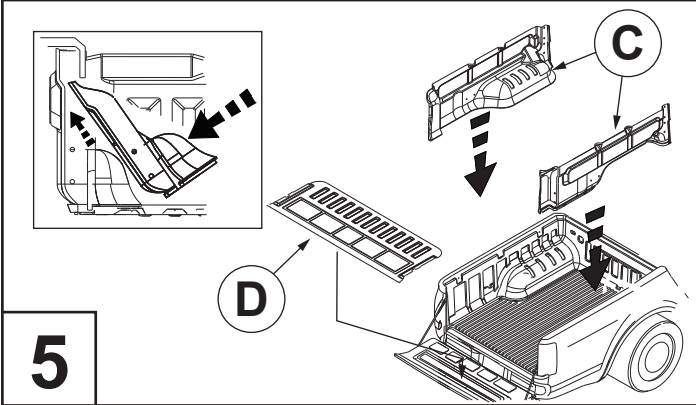

INSTALLATION INSTRUCTIONS (K642) SPORTGUARD FORD-MAZDA RANGER-BT50 2011

A floor X1	B front panel X1	C LHS X1 RHS X1	D tailgate X1	E tab X5	F dome cap X6	G 1440mm X1 1200mm X1 1440mm X1	H spacer X12 retaining ring X12	I rear post bolt X2	J Ascent Canopies spacer X4
--------------------------	--------------------------------	-------------------------------	-----------------------------	------------------------	-----------------------------	---	--	-----------------------------------	---