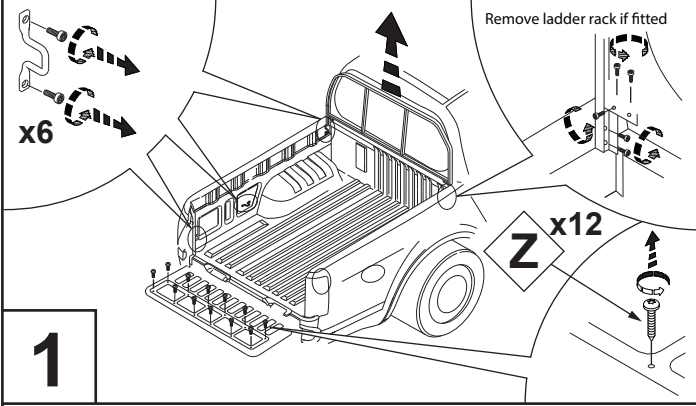

INSTALLATION INSTRUCTIONS (K642) SPORTGUARD FORD-MAZDA RANGER-BT50 2011

A floor X1	B front panel X1	C LHS X1 RHS X1	D tailgate X1	E tab X5	F dome cap X6	G 1440mm X1 1200mm X1 1440mm X1	H spacer X12 retaining ring X12	I rear post bolt X2	J Ascent Canopies spacer X4
--------------------------	--------------------------------	-------------------------------	-----------------------------	------------------------	-----------------------------	---	--	-----------------------------------	---