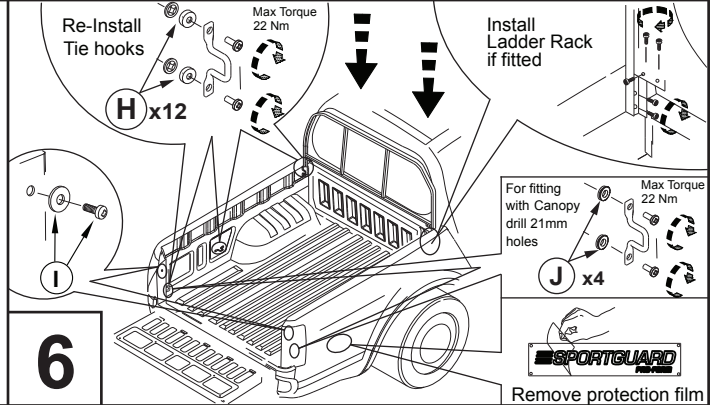

INSTALLATION INSTRUCTIONS (K642) SPORTGUARD FORD-MAZDA RANGER-BT50 2011

A floor X1	B front panel X1	C LHS X1 RHS X1	D tailgate X1	E tab X5	F dome cap X6	G 1440mm X1 1200mm X1 1440mm X1	H spacer X12 retaining ring X12	I rear post bolt X2	J Ascent Canopies spacer X4
--------------------------	--------------------------------	-------------------------------	-----------------------------	------------------------	-----------------------------	---	--	-----------------------------------	---