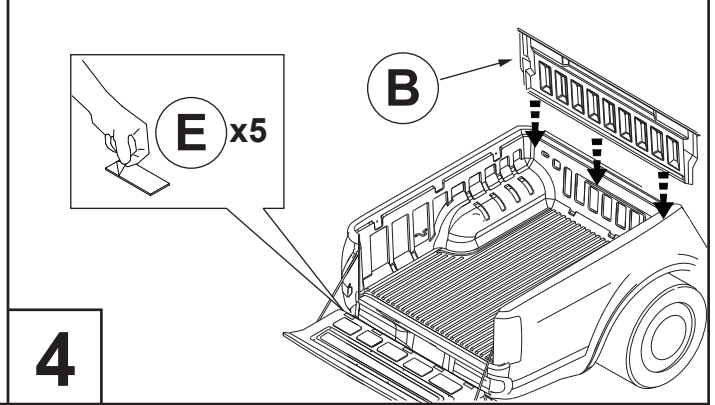

INSTALLATION INSTRUCTIONS (K642) SPORTGUARD FORD-MAZDA RANGER-BT50 2011

A floor X1	B front panel X1	C LHS X1 RHS X1	D tailgate X1	E tab X5	F dome cap X6	G 1440mm X1 1200mm X1 1440mm X1	H spacer X12 retaining ring X12	I rear post bolt X2	J Ascent Canopies spacer X4
--------------------------	--------------------------------	-------------------------------	-----------------------------	------------------------	-----------------------------	---	--	-----------------------------------	---