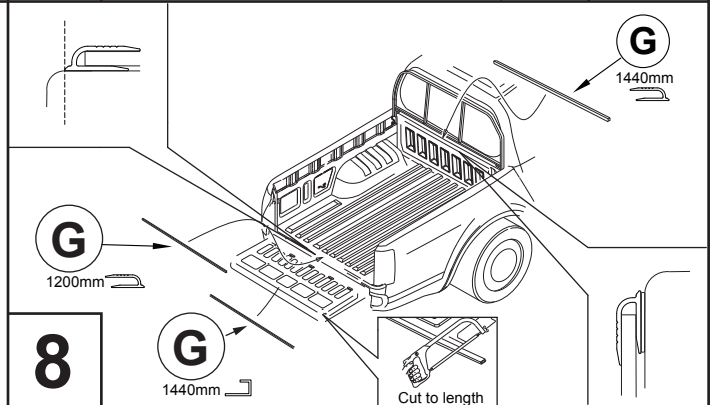

INSTALLATION INSTRUCTIONS (K642) SPORTGUARD FORD-MAZDA RANGER-BT50 2011

A floor X1	B front panel X1	C LHS X1 RHS X1	D tailgate X1	E tab X5	F dome cap X6	G 1440mm X1 1200mm X1 1440mm X1	H spacer X12 retaining ring X12	I rear post bolt X2	J Ascent Canopies spacer X4
--------------------------	--------------------------------	-------------------------------	-----------------------------	------------------------	-----------------------------	---	--	-----------------------------------	---

Fitting Kit Number	Manufacturer	Model Type	Year	Stockist	Cab Size	Product	Revision	Date	Page
K642	Ford/Mazda	Ranger/BT-50	2011	General	DC	SPORTGUARD	1	29/05/15	1 of 1