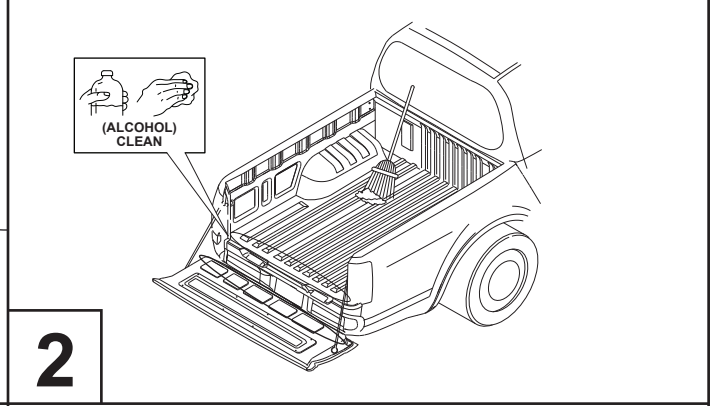

INSTALLATION INSTRUCTIONS (K642) SPORTGUARD FORD-MAZDA RANGER-BT50 2011

A floor X1	B front panel X1	C LHS X1 RHS X1	D tailgate X1	E tab X5	F dome cap X6	G 1440mm X1 1200mm X1 1440mm X1	H spacer X12 retaining ring X12	I rear post bolt X2	J Ascent Canopies spacer X4
--------------------------	--------------------------------	-------------------------------	-----------------------------	------------------------	-----------------------------	---	--	-----------------------------------	---