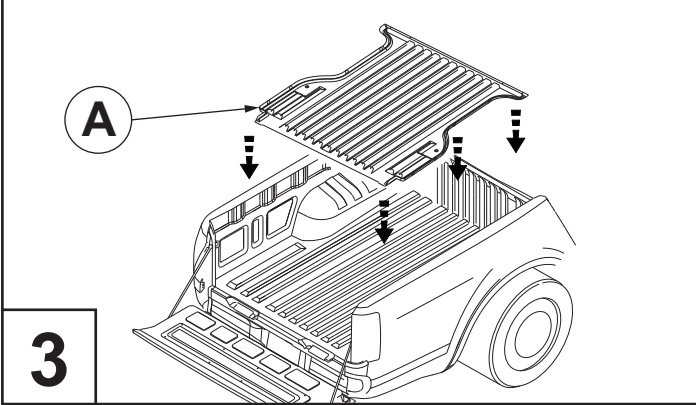

INSTALLATION INSTRUCTIONS (K642) SPORTGUARD FORD-MAZDA RANGER-BT50 2011

A floor X1	B front panel X1	C LHS X1 RHS X1	D tailgate X1	E tab X5	F dome cap X6	G 1440mm X1 1200mm X1 1440mm X1	H spacer X12 retaining ring X12	I rear post bolt X2	J Ascent Canopies spacer X4
--------------------------	--------------------------------	-------------------------------	-----------------------------	------------------------	-----------------------------	---	--	-----------------------------------	---