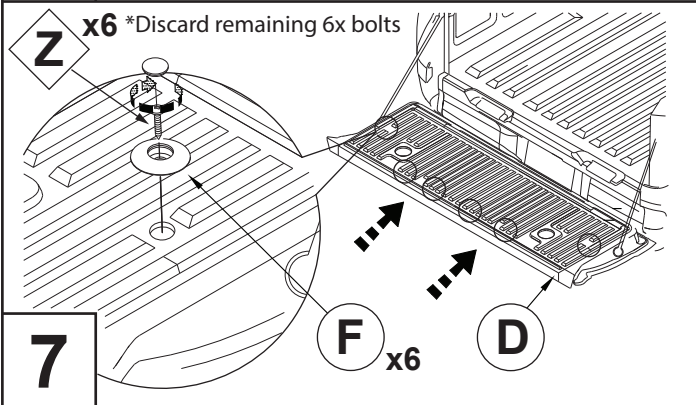

INSTALLATION INSTRUCTIONS (K642) SPORTGUARD FORD-MAZDA RANGER-BT50 2011

A floor X1	B front panel X1	C LHS X1 RHS X1	D tailgate X1	E tab X5	F dome cap X6	G 1440mm X1 1200mm X1 1440mm X1	H spacer X12 retaining ring X12	I rear post bolt X2	J Ascent Canopies spacer X4
--------------------------	--------------------------------	-------------------------------	-----------------------------	------------------------	-----------------------------	---	--	-----------------------------------	---

Fitting Kit Number	Manufacturer	Model Type	Year	Stockist	Cab Size	Product	Revision	Date	Page
K642	Ford/Mazda	Ranger/BT-50	2011	General	DC	SPORTGUARD	1	29/05/15	1 of 1